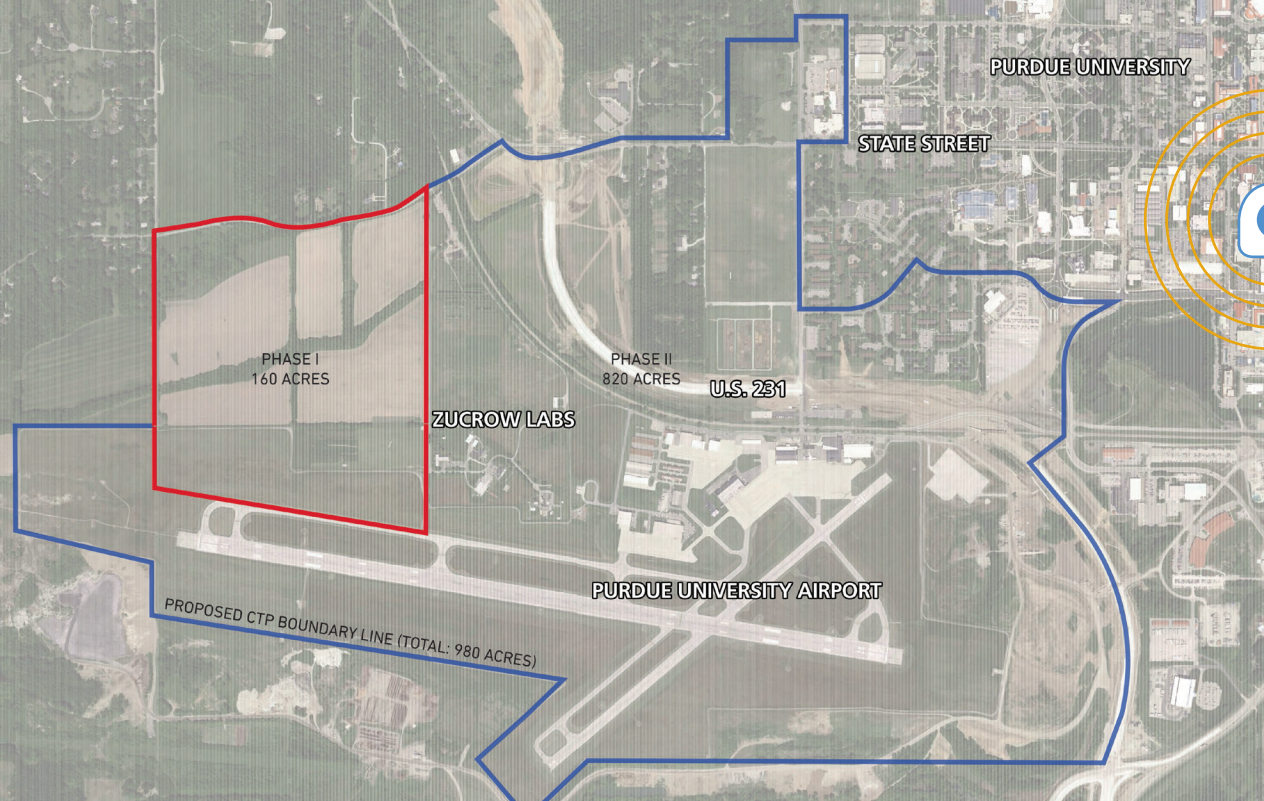

The site is one of the few in the country that houses an active airport adjoining property that can support public and private aerospace research facilities and resides next to a world-class research institution. The district has already been named an Indiana Certified Technology Park by the Indiana Economic Development Corporation.

The district houses the Purdue University Airport, Purdue Aviation, Niswonger Aviation Technology Building and the Maurice J. Zucrow Laboratories with additional land available for firms to build R&D facilities to advance aerospace technology and innovation.

Under development by Purdue Research Foundation, a $3 billion private, nonprofit foundation that serves the mission of Purdue University, the Purdue Research Park Aerospace District is the fifth Purdue Research Park based in Indiana.

Other Purdue Research Park sites are located in Indianapolis, Merrillville, New Albany and a second location in West Lafayette. The award-winning park network has more than 260 companies that employ about 4,500 people. An independent study reports that the park network provides an annual economic impact of $1.3 billion to the State of Indiana.